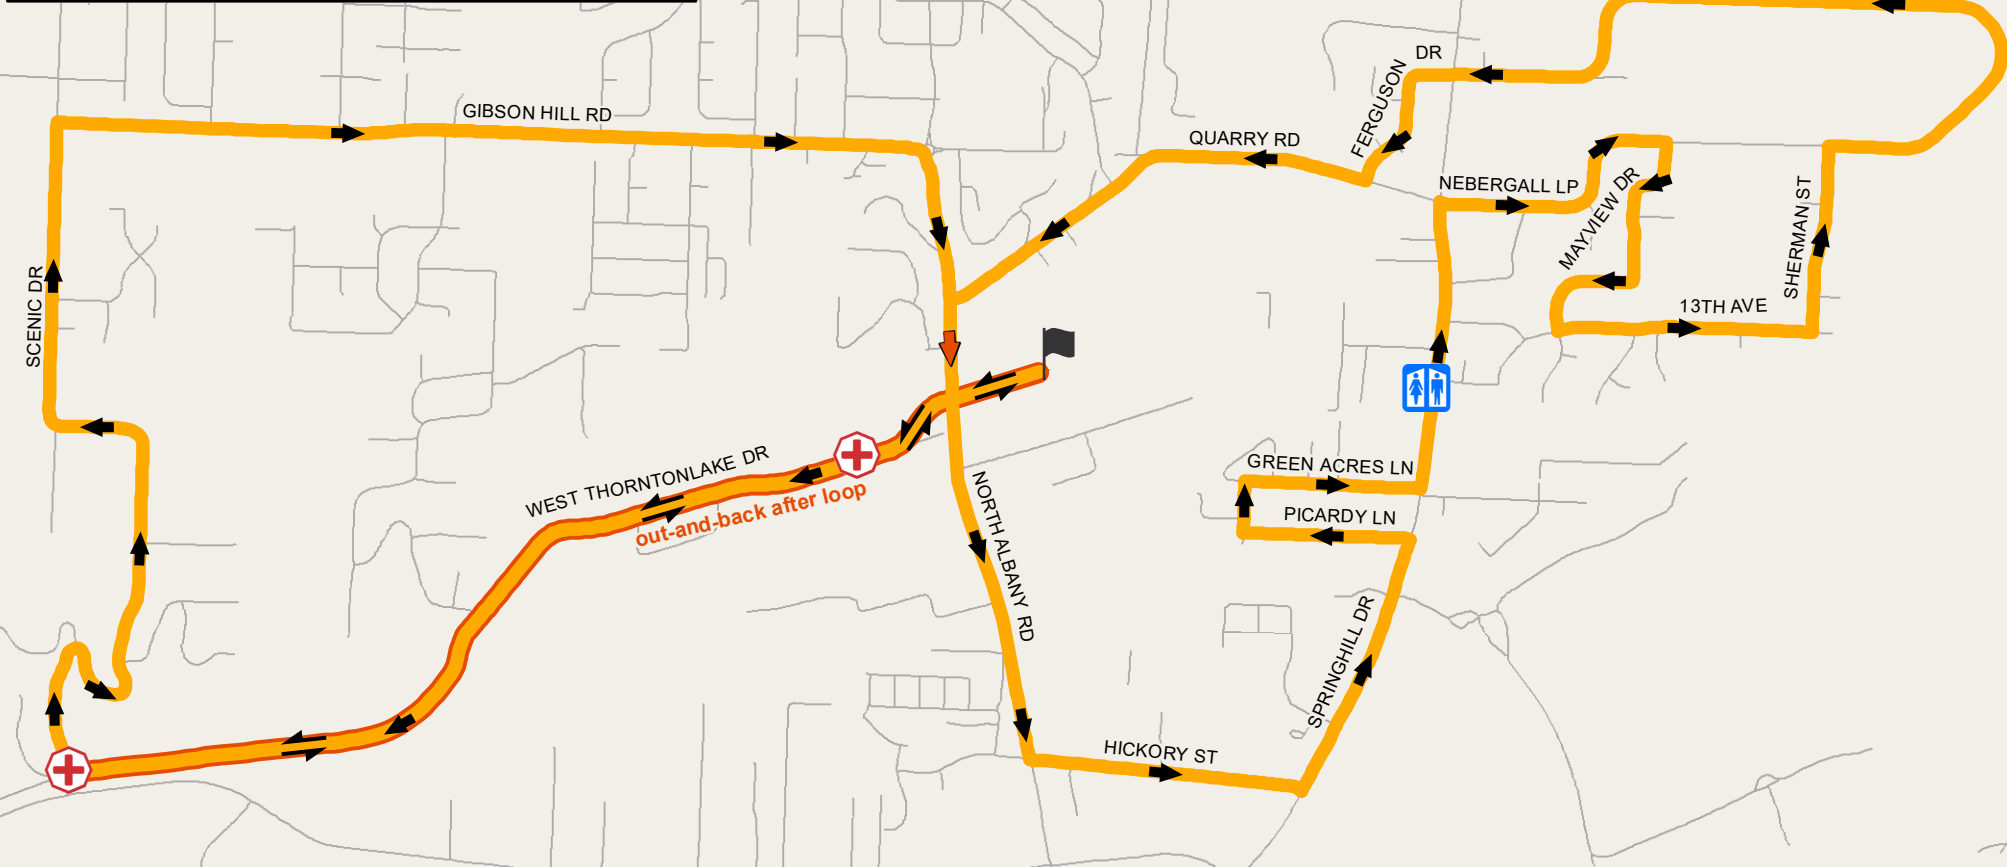

# OMRR - Half Marathon

THE GOBBLER'S REVENGE

**OMRR**

5K • 10K • HALF MARATHON

Map donated by  
**Alsea Geospatial, Inc.**  
Programming, Database & GIS Solutions

First ≈16 Kilometers  
 Last ≈5 Kilometers